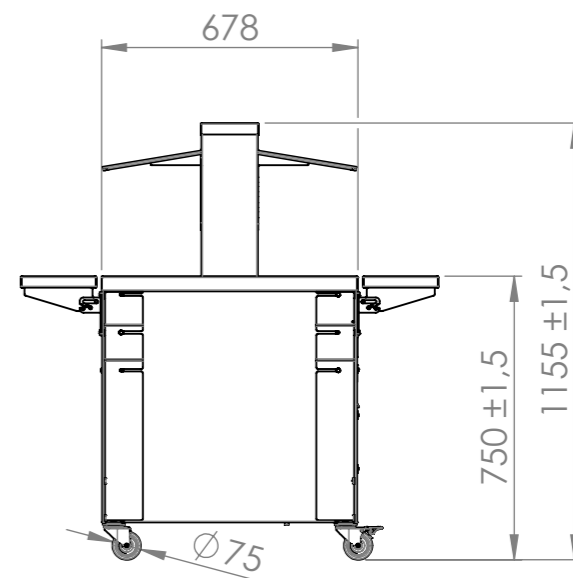

Country model: Standard
Body colour: Candy red, 17-1562 TPG
Castors: Zinc-plated

1																			
Index	Rev.-No.	Description of modification										Date	Name						
		Scale	M 1:20	Group	102	Status	freigegeben	Document type	AZ	Std. paper-size	A3								
			Material					Surface											
Tolerances according to ISO 2768-cL			Drawn	05.10.2021	DryjakT	Document item-no.		2000285868.01											
		Checked	06.10.2021	BittnerM	SAP material-no.		00710450												
		Approved	06.10.2021	BittnerM	Description														
Origin		BASIC LINE SK-3 Kids																	
Notice:												2000285274	Sheet	1	of	1			