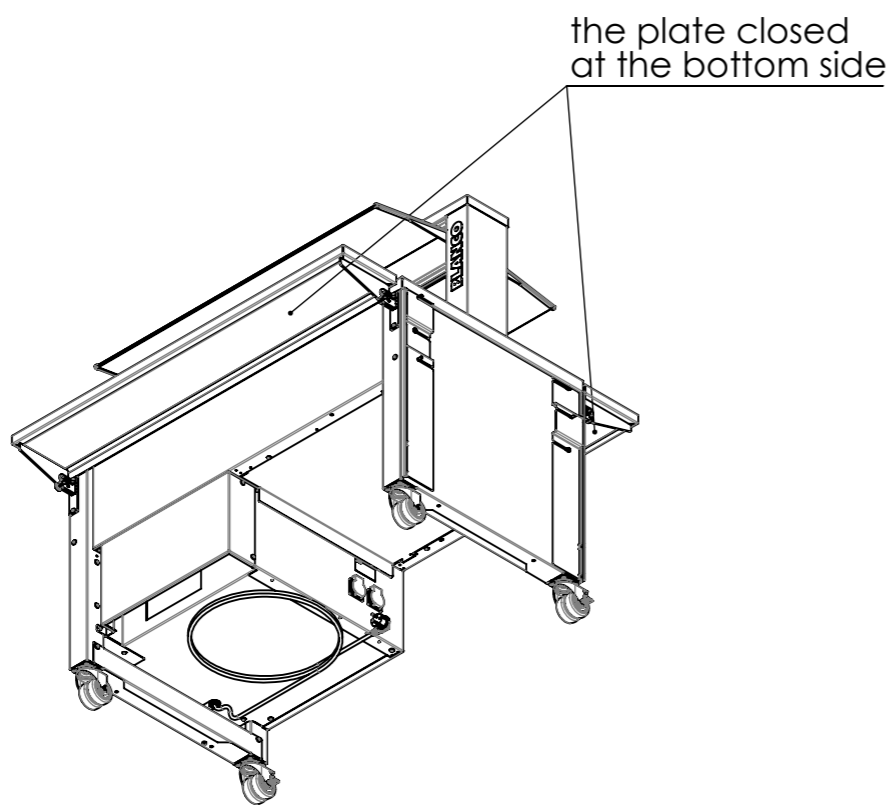

Country model: Standard
Body colour: Candy red, 17-1562 TPG
Castors: Zinc-plated

1																			
Index	Rev.-No.	Description of modification										Date	Name						
		Scale	M 1:20	Group	102	Status	freigegeben	Document type	AZ	Std. paper-size	A3								
			Material					Surface											
Tolerances according to ISO 2768-cL			Drawn	05.10.2021	DryjakT	Document item-no.		2000285868.01											
		Checked	06.10.2021	BittnerM	SAP material-no.		00710450												
		Approved	06.10.2021	BittnerM	Description														
Origin		BASIC LINE SK-3 Kids																	
Notice:												2000285274	Sheet	1	of	1			