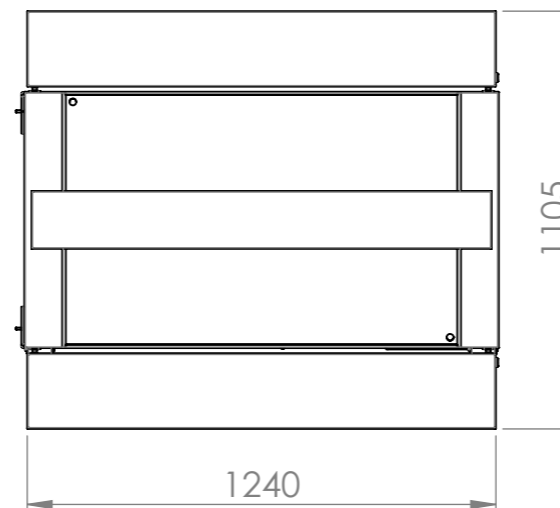

Country model: Standard
Body colour: Candy red, 17-1562 TPG
Castors: Zinc-plated

1																			
Index	Rev.-No.	Description of modification										Date	Name						
		Scale	M 1:20	Group	102	Status	freigegeben	Document type	AZ	Std. paper-size	A3								
			Material					Surface											
Tolerances according to ISO 2768-cL			Drawn	05.10.2021	DryjakT	Document item-no.		2000285868.01											
		Checked	06.10.2021	BittnerM	SAP material-no.		00710450												
		Approved	06.10.2021	BittnerM	Description														
Origin		BASIC LINE SK-3 Kids																	
Notice:												2000285274	Sheet	1	of	1			