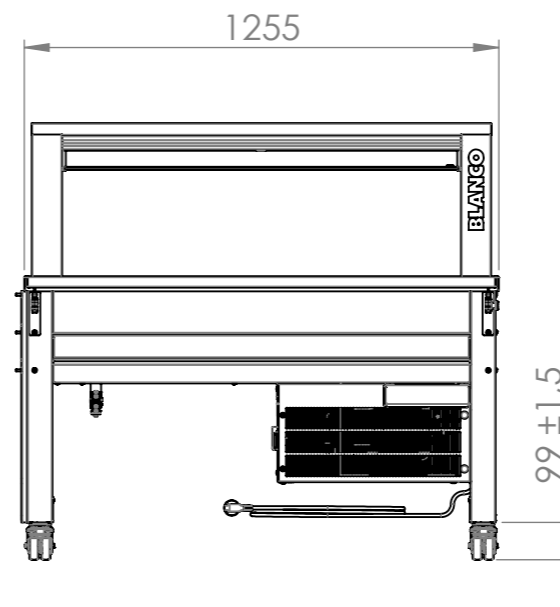

Country model: Standard
Body colour: Candy red, 17-1562 TPG
Castors: Zinc-plated

1																			
Index	Rev.-No.	Description of modification										Date	Name						
		Scale	M 1:20	Group	102	Status	freigegeben	Document type	AZ	Std. paper-size	A3								
			Material					Surface											
Tolerances according to ISO 2768-cL			Drawn	05.10.2021	DryjakT	Document item-no.		2000285868.01											
		Checked	06.10.2021	BittnerM	SAP material-no.		00710450												
		Approved	06.10.2021	BittnerM	Description														
Origin		BASIC LINE SK-3 Kids																	
Notice:												2000285274	Sheet	1	of	1			