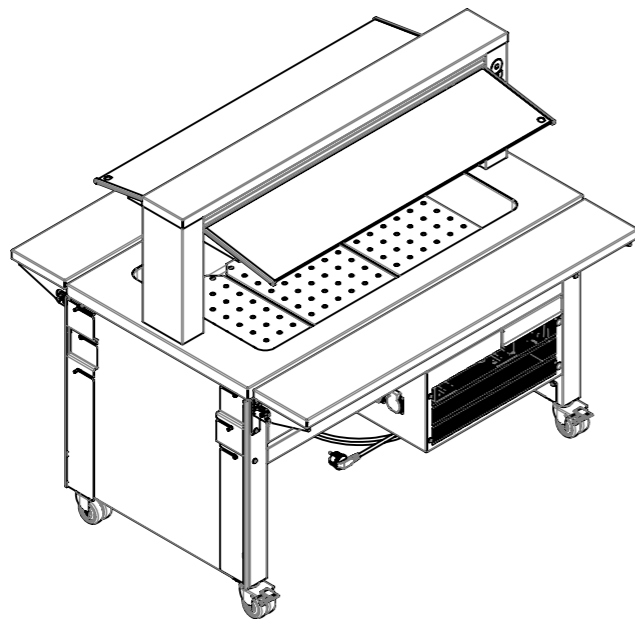

Country model: Standard
Body colour: Candy red, 17-1562 TPG
Castors: Zinc-plated

1																			
Index	Rev.-No.	Description of modification										Date	Name						
		Scale	M 1:20	Group	102	Status	freigegeben	Document type	AZ	Std. paper-size	A3								
			Material					Surface											
Tolerances according to ISO 2768-cL			Drawn	05.10.2021	DryjakT	Document item-no.		2000285868.01											
		Checked	06.10.2021	BittnerM	SAP material-no.		00710450												
		Approved	06.10.2021	BittnerM	Description														
Origin		BASIC LINE SK-3 Kids																	
Notice:												2000285274	Sheet	1	of	1			